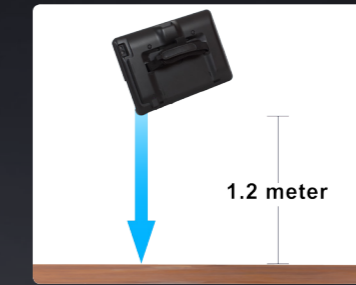

1.2m free fall protection (with cradle).

Service Station

Docking station for instant power charging & data transmitting.

Foldable stand with tiny footprint for efficient space saving.

Various optional I/O interface for flexible solutions.