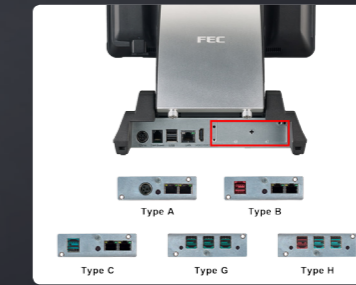

1.2m free fall protection (with cradle).

Service Station

Docking station for instant power charging & data transmitting.

Foldable stand with tiny footprint for efficient space saving.

Various optional I/O interface for flexible solutions.